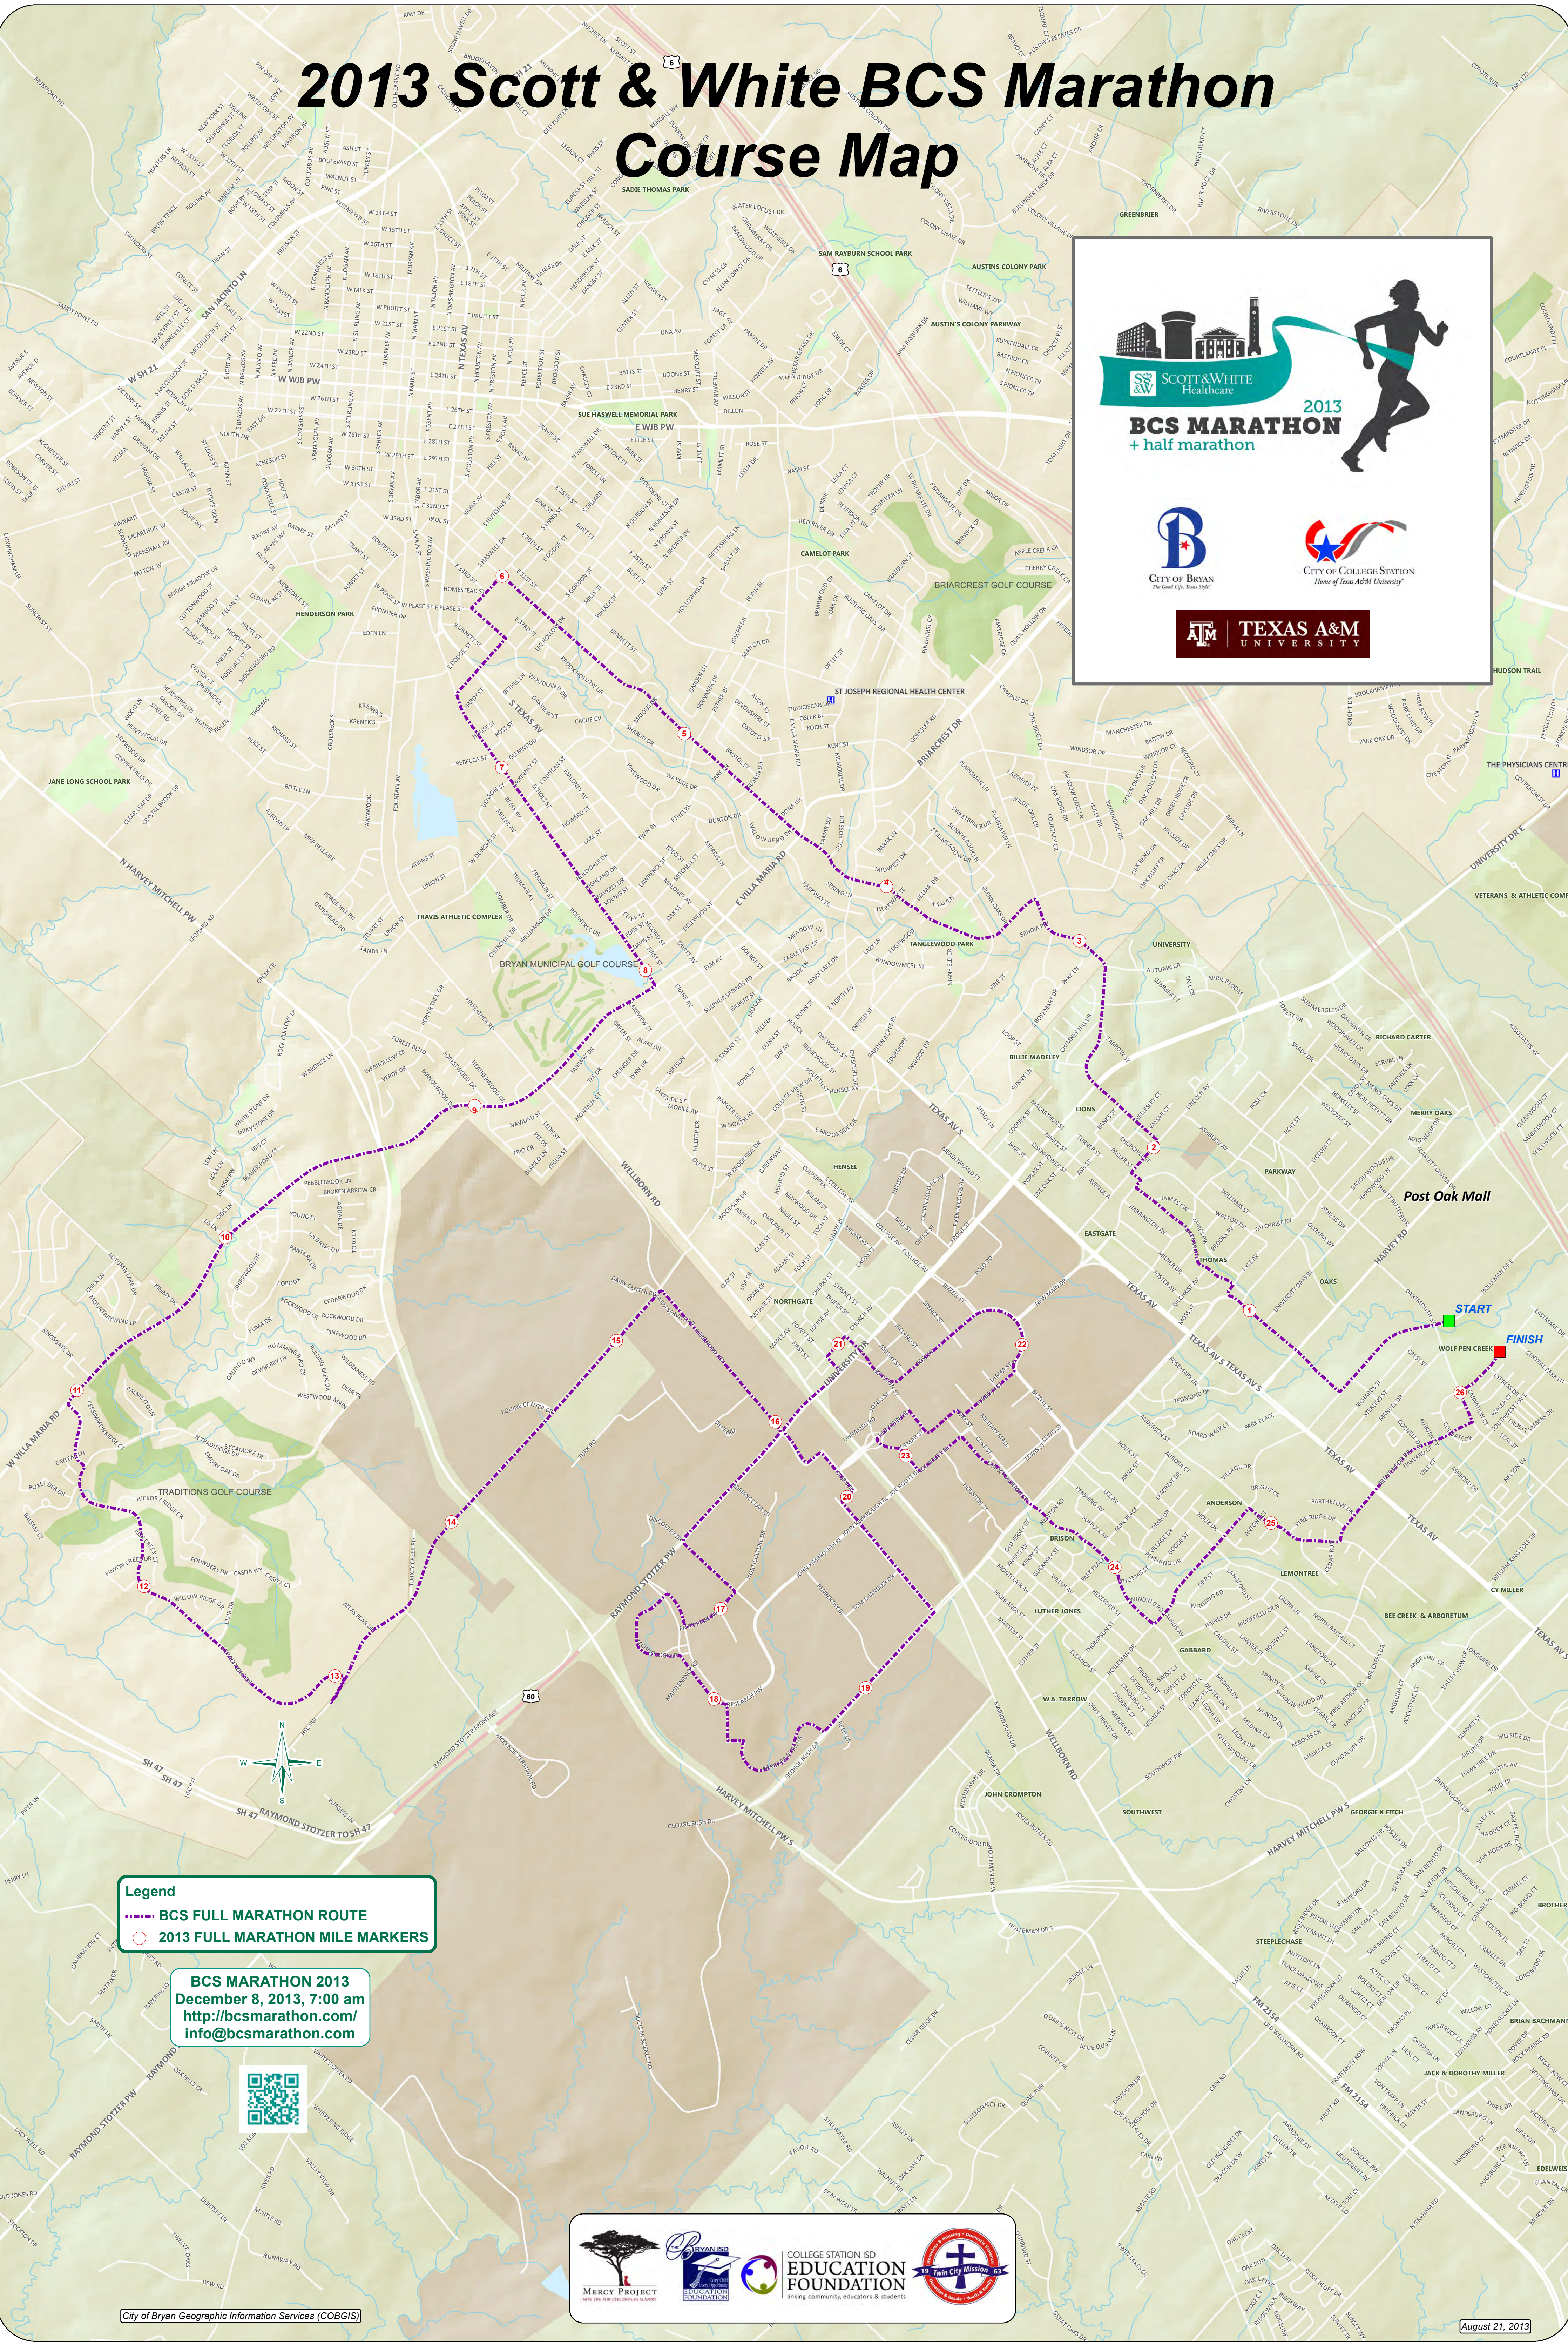

# 2013 Scott & White BCS Marathon Course Map

SCOTT & WHITE Healthcare  
2013  
**BCS MARATHON**  
+ half marathon

**Legend**  
 - - - BCS FULL MARATHON ROUTE  
 ○ 2013 FULL MARATHON MILE MARKERS

**BCS MARATHON 2013**  
 December 8, 2013, 7:00 am  
<http://bcsmarathon.com/>  
[info@bcsmarathon.com](mailto:info@bcsmarathon.com)

MERCY PROJECT  
 COLLEGE STATION ISD EDUCATION FOUNDATION  
 THE CITY MISSION